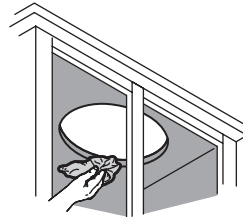

BSN-205B-W

CERAMIC UNDERMOUNT SINKS SERIES

BSN-205B-W

FEATURES

- Ceramic material
- White gloss finish
- Overflow
- Overflow chrome ring included
- Pop up drain not included (available)
- Undermount installation
- Size W 18" x H 14-3/4" x D 7-1/2"

01

Verify fit or relocate plumbing. If possible, pre-install the drain to the lavatory.

02

Clean the underside of the countertop and the rim of the lavatory.

03

Loosely install the clips.

04

Generously apply 100% silicone sealant. Do not use adhesives or adhesive sealants.