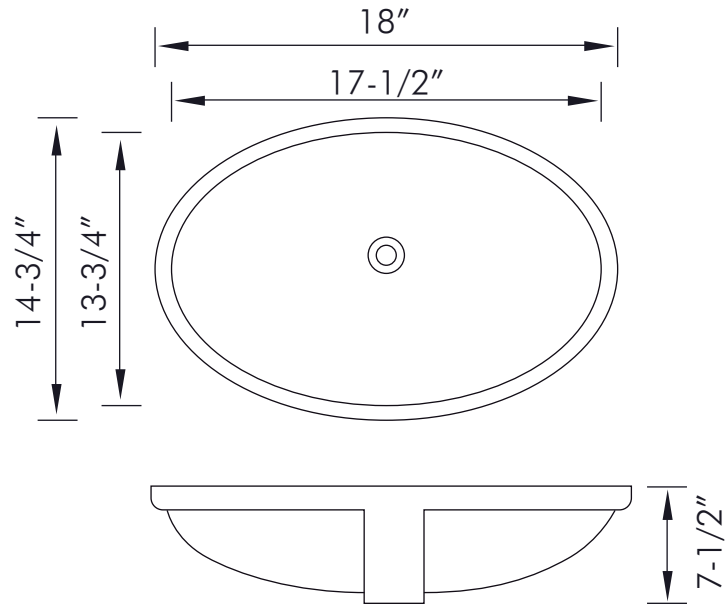

BSN-205B-W

CERAMIC UNDERMOUNT SINKS SERIES

BSN-205B-W

FEATURES

- Ceramic material
- White gloss finish
- Overflow
- Overflow chrome ring included
- Pop up drain not included (available)
- Undermount installation
- Size W 18" x H 14-3/4" x D 7-1/2"

01

Verify fit or relocate plumbing. If possible, pre-install the drain to the lavatory.

02

Clean the underside of the countertop and the rim of the lavatory.

03

Loosely install the clips.

04

Generously apply 100% silicone sealant. Do not use adhesives or adhesive sealants.