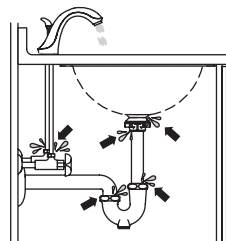

01

Verify fit or relocate plumbing. If possible, pre-install the drain to the lavatory.

02

Clean the underside of the countertop and the rim of the lavatory.

03

Loosely install the clips.

04

Generously apply 100% silicone sealant. Do not use adhesives or adhesive sealants.

05

While lifting the lavatory, rotate and tighten clips evenly. Use anchors and fasteners provided with countertop.

06

Wipe away excess sealant. Essuyer l'excès de mastic. Limpie el exceso de sellador.

07

Complete faucet installation. Connect drain.

08

Run water into the lavatory and check for leaks.

For parts or sale requirements please contact our customer service department:

CS@daxib.com

1 888 685 8236