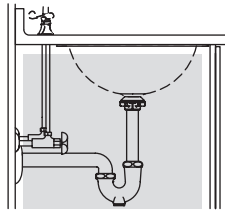

BSN-205B-W

CERAMIC UNDERMOUNT SINKS SERIES

BSN-205B-W

FEATURES

- Ceramic material
- White gloss finish
- Overflow
- Overflow chrome ring included
- Pop up drain not included (available)
- Undermount installation
- Size W 18" x H 14-3/4" x D 7-1/2"

01

Verify fit or relocate plumbing. If possible, pre-install the drain to the lavatory.

02

Clean the underside of the countertop and the rim of the lavatory.

03

Loosely install the clips.

04

Generously apply 100% silicone sealant. Do not use adhesives or adhesive sealants.